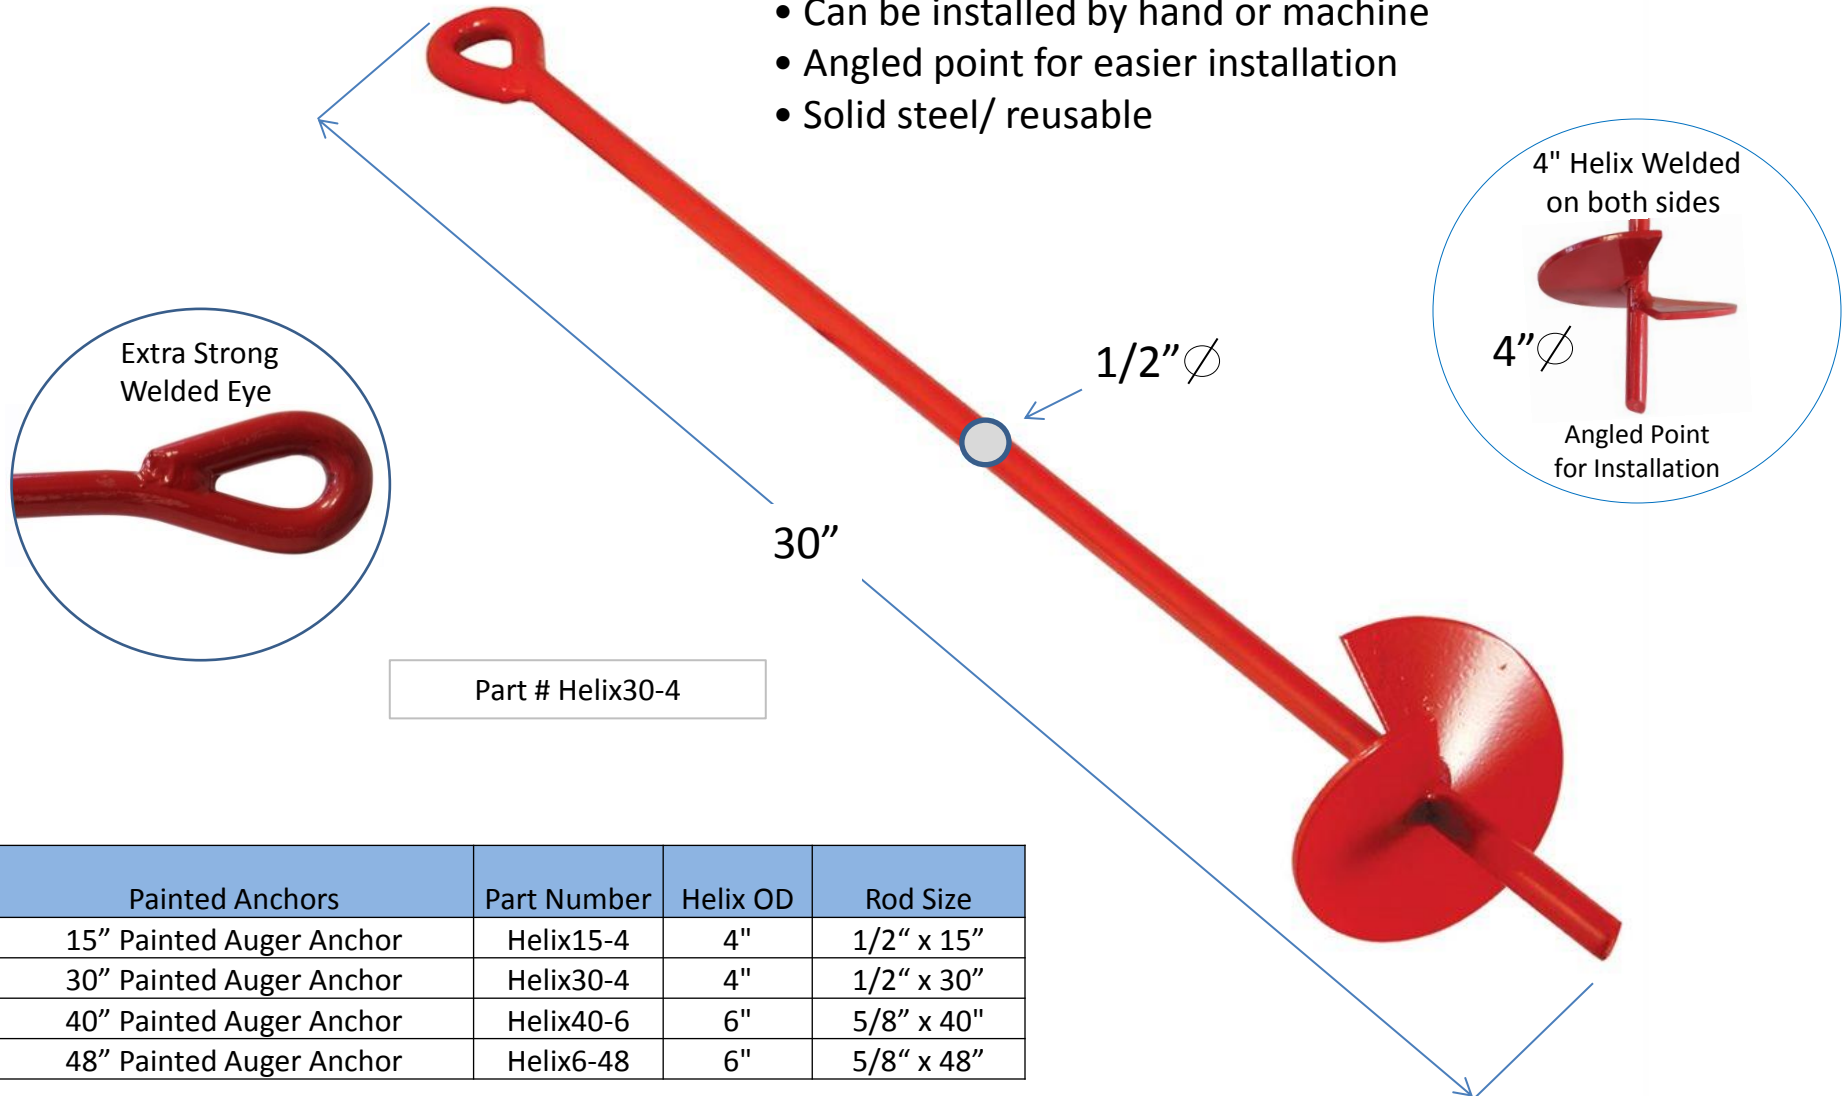

Fehr

Need Help? 800-431-3095

Earth Anchors

1/2" x 30" Welded Eye Auger Anchor 4" Helix

- One piece earth anchor with eye ring for installation and tie off, with a firmly welded helix
- Can be installed by hand or machine
- Angled point for easier installation
- Solid steel/ reusable

Painted Anchors	Part Number	Helix OD	Rod Size
15" Painted Auger Anchor	Helix15-4	4"	1/2" x 15"
30" Painted Auger Anchor	Helix30-4	4"	1/2" x 30"
40" Painted Auger Anchor	Helix40-6	6"	5/8" x 40"
48" Painted Auger Anchor	Helix6-48	6"	5/8" x 48"